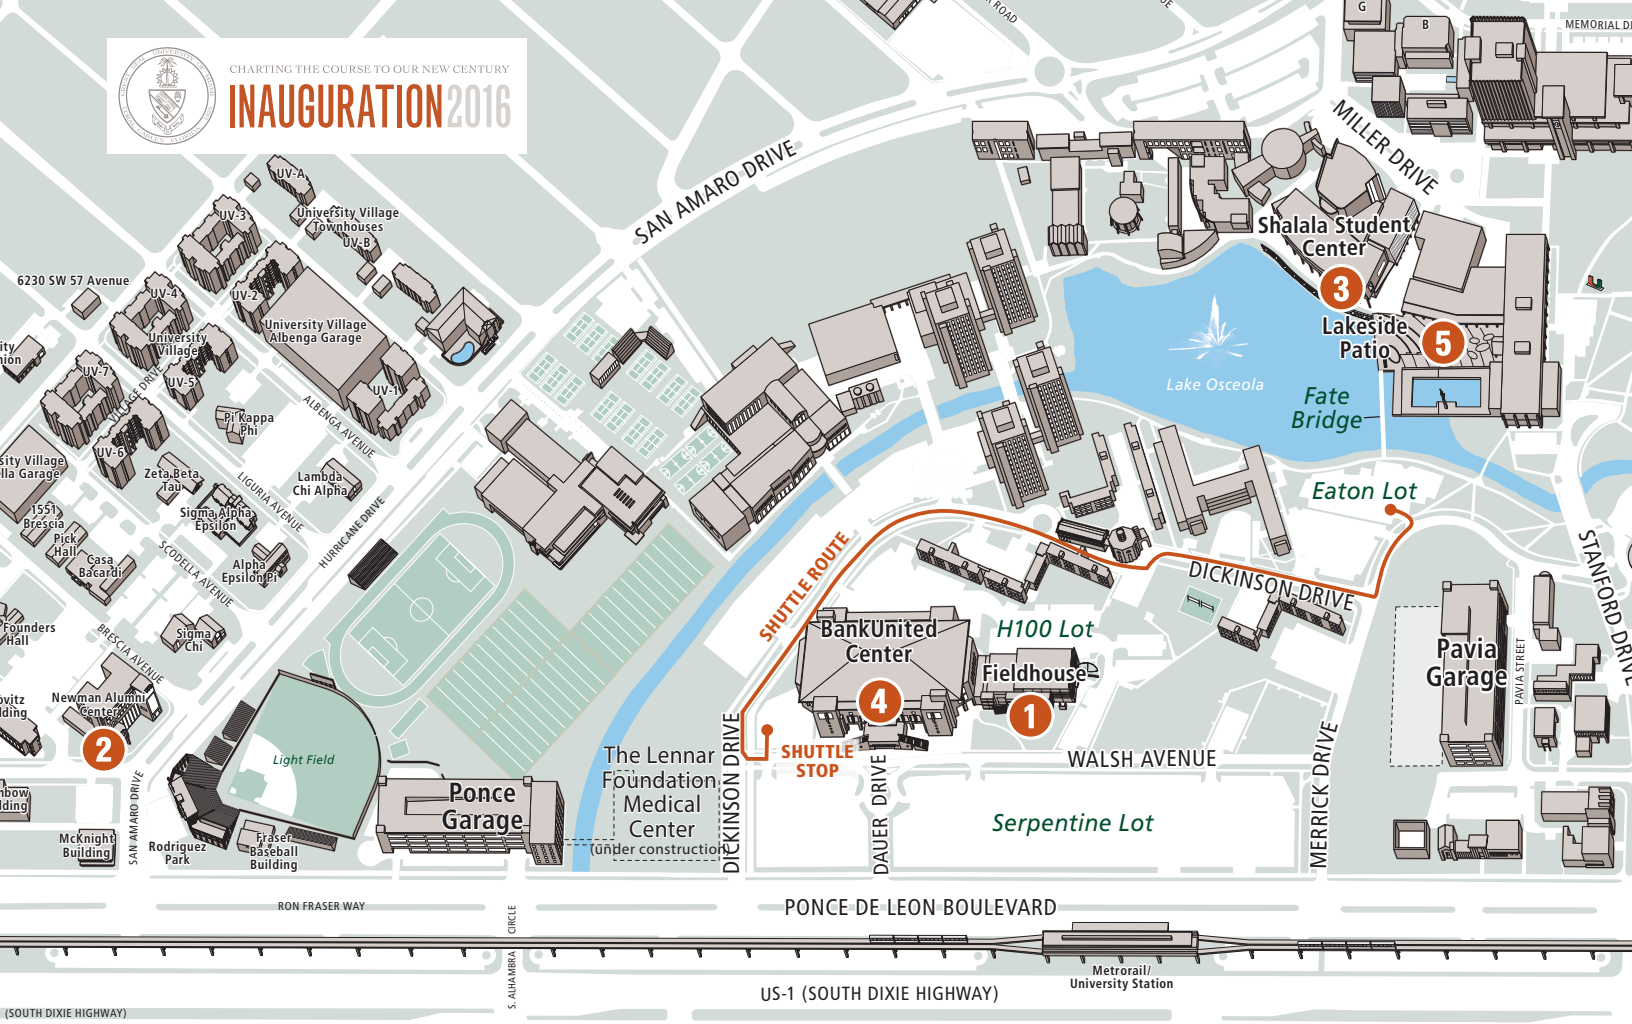

CHARTING THE COURSE TO OUR NEW CENTURY

INAUGURATION 2016

CORAL GABLES CAMPUS

- 1** SUNDAY, JANUARY 24 | 11 A.M.
CELEBRATION OF WOMEN'S ATHLETICS LUNCHEON
*BankUnited Center, Fieldhouse
Multipurpose Room*
1245 Dauer Drive,
Coral Gables, Florida 33146
- 2** WEDNESDAY, JANUARY 27 | 4 P.M.
FIRSTS AT UM
*Newman Alumni Center,
Multipurpose Room*
6200 San Amaro Drive,
Coral Gables, Florida 33146
- 3** FRIDAY, JANUARY 29 | 9:30 A.M.
'CANE TALKS
Shalala Student Center
1330 Miller Drive,
Coral Gables, Florida 33146

- 4** FRIDAY, JANUARY 29 | 2 P.M.
INAUGURATION CEREMONY
BankUnited Center
1245 Dauer Drive,
Coral Gables, Florida 33146
- 5** FRIDAY, JANUARY 29 | 4 P.M.
COMMUNITY RECEPTION
Student Center Complex, Lakeside Patio
1330 Miller Drive,
Coral Gables, Florida 33146

*The shuttle bus is available from
11 a.m. to 7 p.m. Friday, January 29 to
transport guests between the BankUnited
Center and Eaton Lot for access to the
Student Center Complex.*

OFF CAMPUS

- THURSDAY, JANUARY 28 | 11:30 A.M.
NEW CENTURY OF MEDICAL EDUCATION AND INNOVATION
*Miller School of Medicine,
Schoninger Research Quadrangle*
1095 Northwest 14th Terrace,
Miami, Florida 33136
- SATURDAY, JANUARY 30 | 9:30 A.M.
OUR GLOBAL FUTURE
*Rosenstiel School of Marine and Atmospheric
Science*
4600 Rickenbacker Causeway,
Miami, Florida 33149